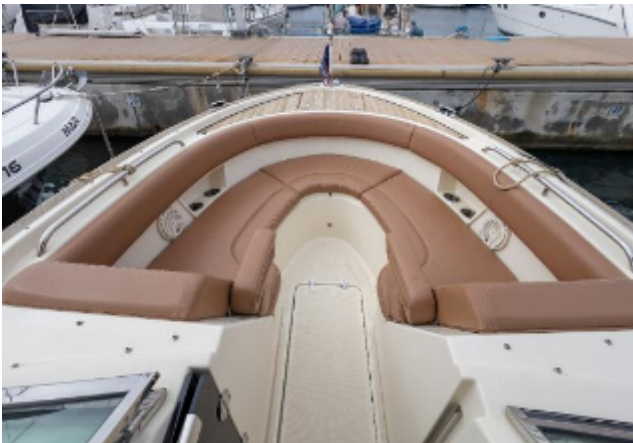

CHRIS-CRAFT CALYPSO 26

REF: AY2081
PHOTOS