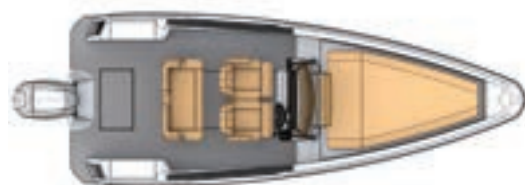

FOUR SEATER