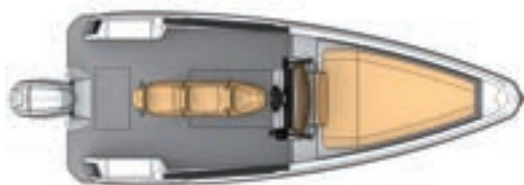

Hull stickers
Adjustable windshield
Cup holders in console (2 pcs)
12 V outlet in console
Voltage Alarm
Soft deck on side steps
Storage bag below the steering wheel
Mercury Vessel View Mobile
Horn

OPTIONAL FEATURES

Comfort

Soft deck on the large compartment hatch
Front deck cushion
Anti-slip material in big storage box
Water ski pole
Sleeping Camper Style Tent with window on front deck, 12V outlet and lighting
Cooler
Sunshade roof on fore deck

Technology

Simrad GO9 XSE (incl. Mercury Vessel View Link)
Twin Simrad GO9 XSE (incl. Mercury Vessel View Link)
Aft sonar
Mercury Threat Deterrent System (TDS)
Trim tabs

Entertainment

Basic Fusion Entertainment Set
Advanced Entertainment Set (av. Only with T-top roof option)

Deck Lights (Jockey Seat Version)
Deck Light (Side by Side Seat Version)
Side windows on deck
Shower on aft deck
Water toilet with septic tank
Swimming ladder
Mooring package - seats and console
Harbour covers

Selections

Side by side seating and aft sofa, blue hull with tangerine upholstery
Targa arch
Targa arch with T-Top
Targa arch with soft top
Design package in turquoise incl hull stickers and matching colour on textiles, sport leather steering wheel, light grey floor
Design package in red includes hull stickers and matching colour on textiles, sport leather wheel, grey floor

TRIPLE JOCKEY SEAT